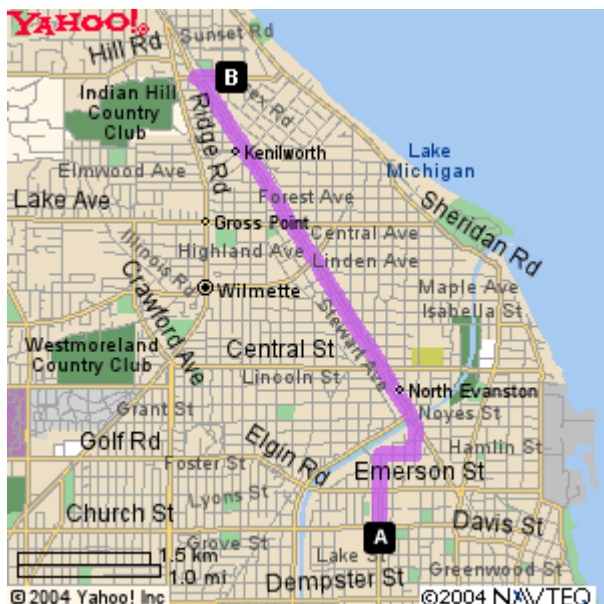

Yahoo! My Yahoo! Mail

Search the web

YAHOO! LOCAL **Sign In**
 Maps New User? [Sign Up](#)

[Me](#)

Yahoo! Driving Directions

Starting from: **A** 1600 Dodge Ave, Evanston, IL 60201-3449

Arriving at: **B** 385 Winnetka Ave, Winnetka, IL 60093-4238

Distance: 4.1 miles Approximate Travel Time: 10 mins

Your Directions

| | |
|----|--|
| 1. | Start at 1600 DODGE AVE, EVANSTON going towards CHURCH ST - go 0.6 mi |
| 2. | Turn R on SIMPSON ST - go 0.2 mi |
| 3. | Turn L on ASHLAND AVE - go 0.2 mi |
| 4. | Bear L on GREEN BAY RD - go 2.8 mi |
| 5. | Make a Hard R Turn on WINNETKA AVE - go 0.2 mi |
| 6. | Arrive at 385 WINNETKA AVE, WINNETKA , on the L |

When using any driving directions or map, it's a good idea to do a reality check and make sure the road still exists, watch out for construction, and follow all traffic safety precautions. This is only to be used as an aid in planning.

Your Full Route

Your Destination

Address:
 385 Winnetka Ave
 Winnetka, IL 60093-4238

Copyright © 2005 Yahoo! Inc. All rights reserved.

[Privacy Policy](#) - [Terms of Service](#) - [Copyright Policy](#) - [Yahoo! Maps Terms of Use](#) - [Help](#) - [Ad Feedback](#)